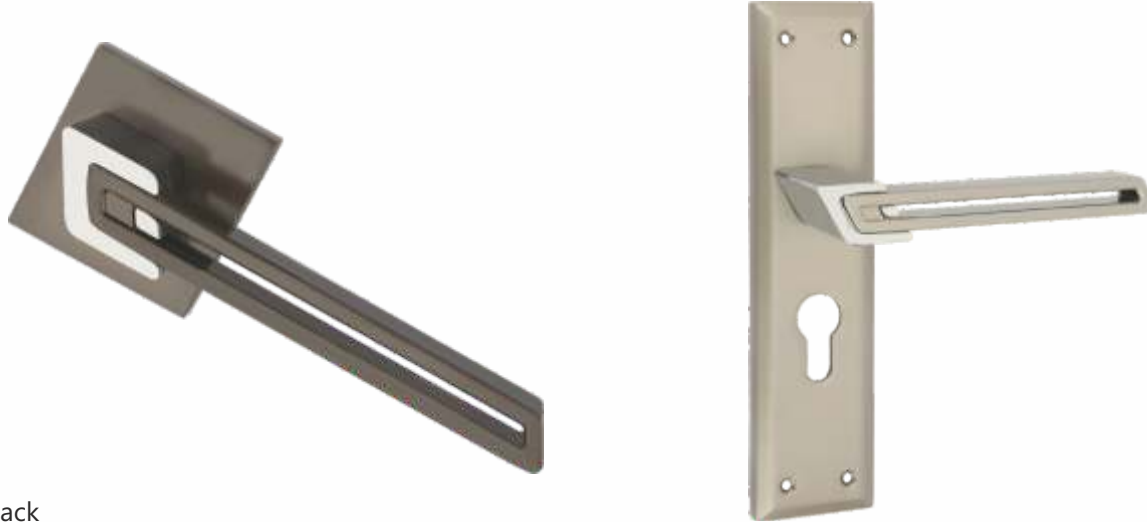

*Rose Handle Combi Sets will come with 45x85 mm lock body and dimple key mortise cylinder

*8" Plate Handle Combi Sets will come with 50x50 mm lock body and dimple key mortise cylinder

*10" Plate Handle Combi Sets will come with 45x85 mm lock body and dimple key mortise cylinder

Black

Satin

Set Type	Code	Finish	MRP Only Handle Set(A)	60mm Osk Brass Ultra Combo(B)	70mm Osk Brass Ultra Combo(C)	60mm Osk Zinc Ultra Combo(D)	70mm Osk Zinc Ultra Combo(E)	Pcs/ Carton
Rose Combo Set	R360SN	Satin	2385	3700	3755	3650	3710	12
	R360AB	Antique Brass	2385	3700	3755	3650	3710	12
	R360BL	Glossy Black	2455	3785	3845	3735	3790	12
	R360RG	Rosegold	2515	3830	3890	3780	3845	12
	R360JB	Jet Black	2555	3875	3930	3820	3885	12
8" Plate Combo Set	8P360SN	Satin	2315	3565	3620	3515	3575	16
	8P360AB	Antique Brass	2315	3565	3620	3515	3575	16
	8P360BL	Glossy Black	2385	3635	3695	3585	3640	16
	8P360RG	Rosegold	2445	3700	3760	3650	3715	16
	8P360JB	Jet Black	2485	3740	3795	3685	3750	16
10" Plate Combo Set	10P360SN	Satin	2385	3700	3755	3650	3710	16
	10P360AB	Antique Brass	2385	3700	3755	3650	3710	16
	10P360BL	Glossy Black	2455	3785	3845	3735	3790	16
	10P360RG	Rosegold	2515	3830	3890	3780	3845	16
	10P360JB	Jet Black	2555	3875	3930	3820	3885	16