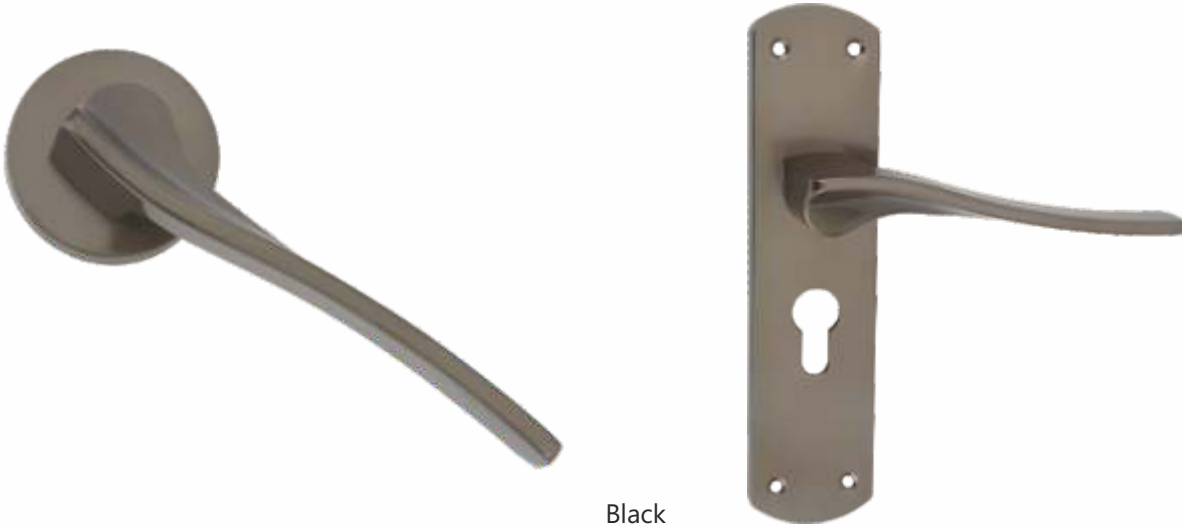

*Rose Handle Combi Sets will come with 45x85 mm lock body and dimple key mortise cylinder

*8" Plate Handle Combi Sets will come with 50x50 mm lock body and dimple key mortise cylinder

*10" Plate Handle Combi Sets will come with 45x85 mm lock body and dimple key mortise cylinder

Rosegold

Black

Set Type	Code	Finish	MRP Only Handle Set(A)	60mm Osk Brass Ultra Combo(B)	70mm Osk Brass Ultra Combo(C)	60mm Osk Zinc Ultra Combo(D)	70mm Osk Zinc Ultra Combo(E)	Pcs/ Carton
Rose Combo Set	R355SN	Satin	2500	3815	3875	3760	3820	12
	R355AB	Antique Brass	2500	3815	3875	3760	3820	12
	R355BL	Glossy Black	2590	3905	3960	3855	3910	12
	R355RG	Rosegold	2630	3945	4010	3895	3955	12
	R355JB	Jet Black	2670	3985	4050	3935	3995	12
8" Plate Combo Set	8P355SN	Satin	2425	3685	3745	3630	3690	16
	8P355AB	Antique Brass	2425	3685	3745	3630	3690	16
	8P355BL	Glossy Black	2510	3770	3825	3720	3775	16
	8P355RG	Rosegold	2555	3815	3880	3765	3825	16
	8P355JB	Jet Black	2595	3860	3925	3810	3870	16
10" Plate Combo Set	10P355SN	Satin	2500	3815	3875	3760	3820	16
	10P355AB	Antique Brass	2500	3815	3875	3760	3820	16
	10P355BL	Glossy Black	2590	3905	3960	3855	3910	16
	10P355RG	Rosegold	2630	3945	4010	3895	3955	16
	10P355JB	Jet Black	2670	3985	4050	3935	3995	16