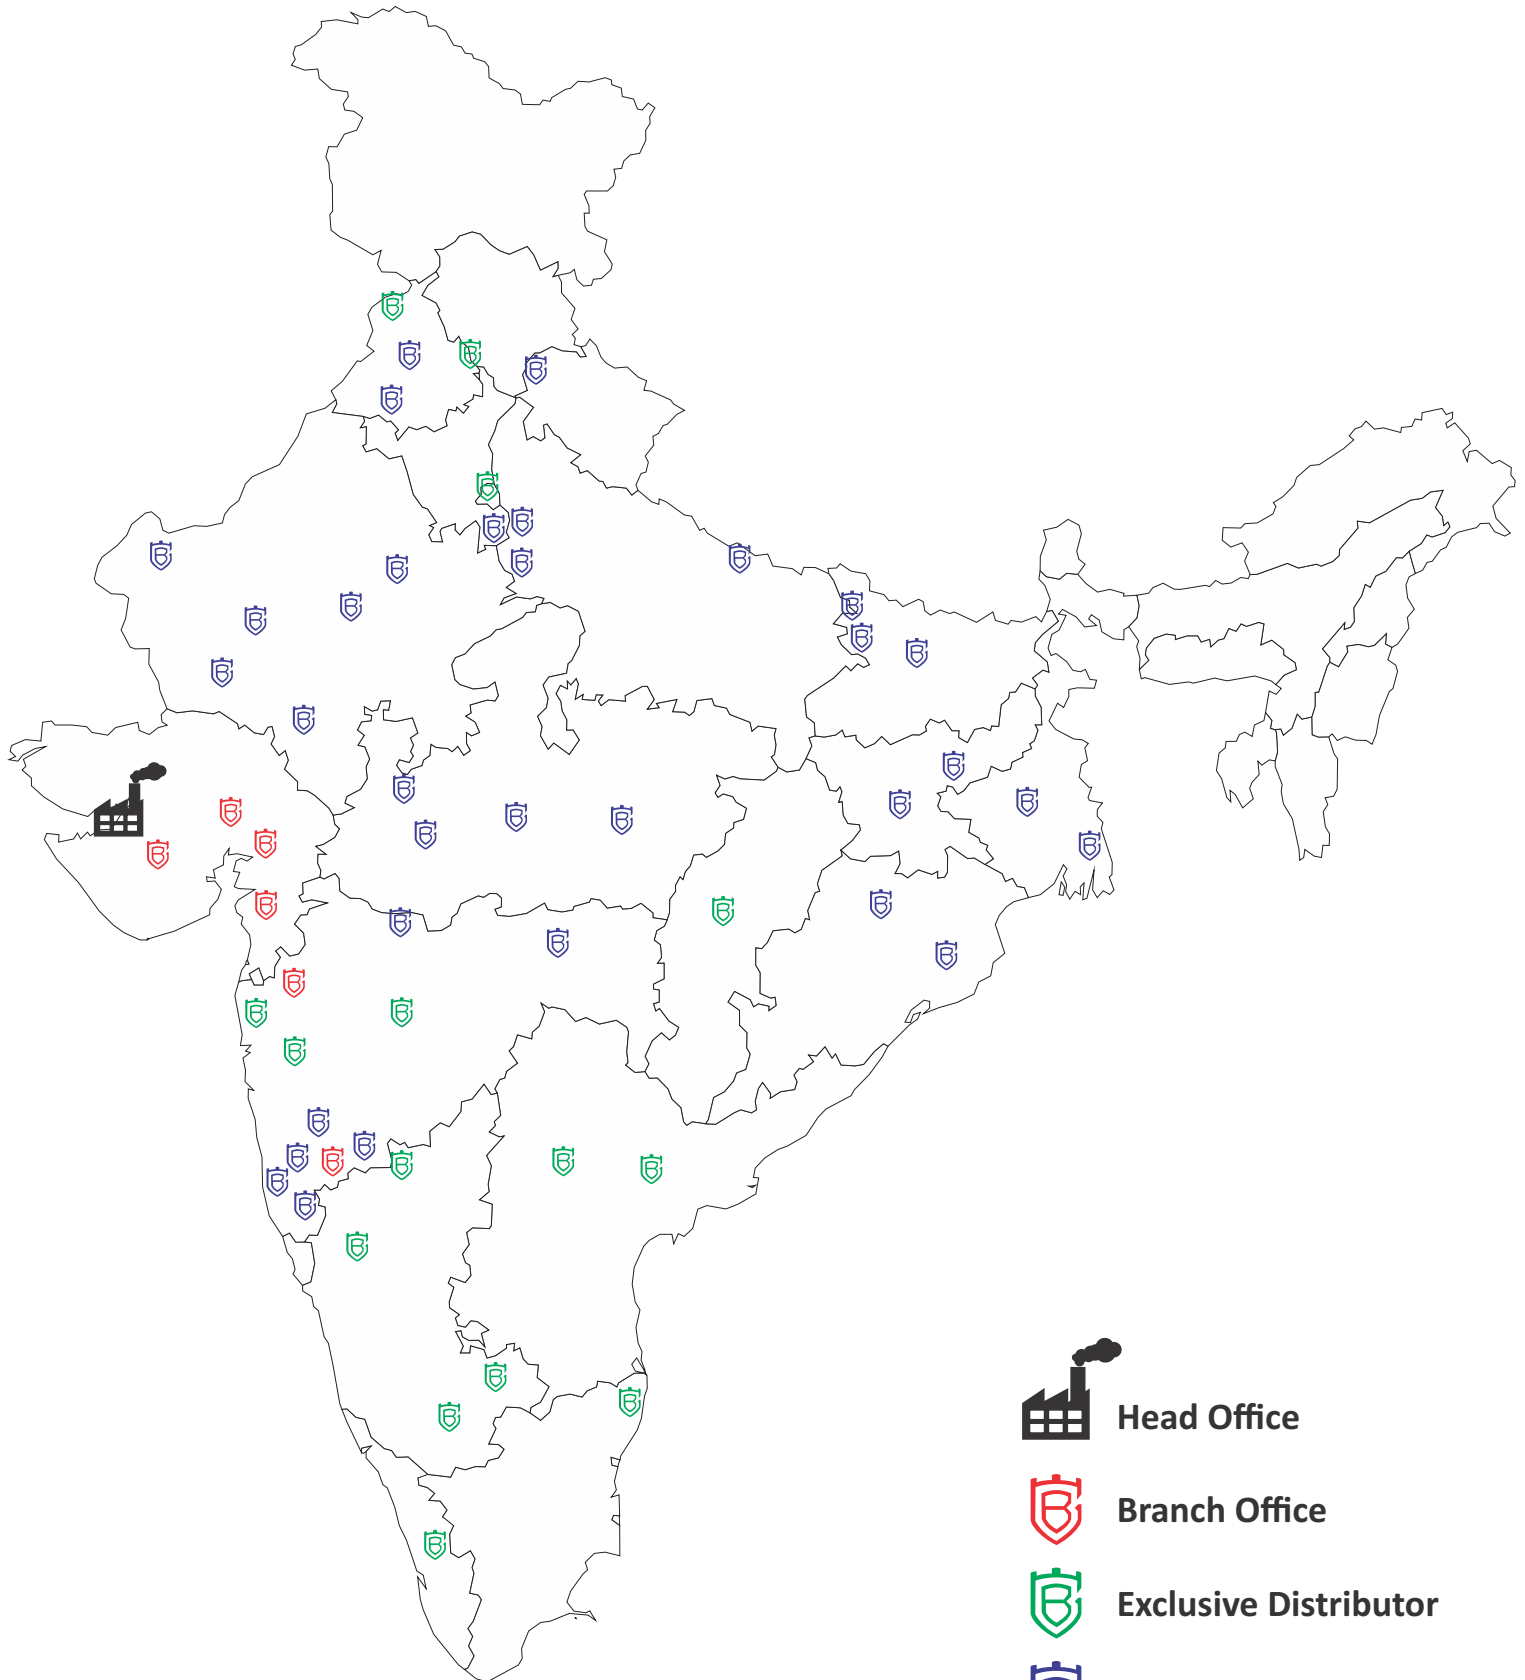

CHANNEL PARTNERS

Head Office

Branch Office

Exclusive Distributor

Dealers